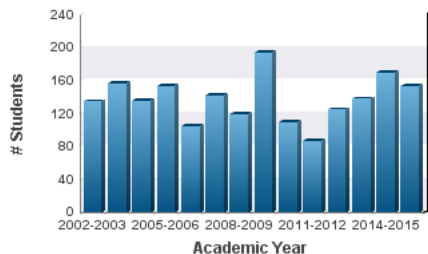

CCA Summary is an overview of the Oklahoma's Complete College America initiative

Filters

Tier: Governance: Institution: Academic Year:

24 Hours Completed

Undergraduate Degrees Conferred

1st Year Retention Rates

Enrollment Growth

Retention Rates for 1st year Pell Grant students

Cohort Graduation Counts