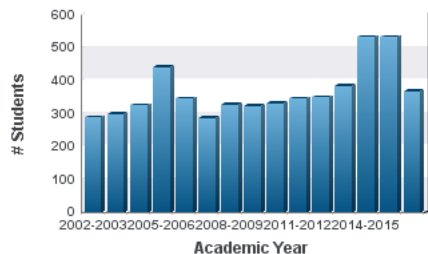

CCA Summary is an overview of the Oklahoma's Complete College America initiative

Filters

Tier: Governance: Institution: Academic Year:

24 Hours Completed

Undergraduate Degrees Conferred

1st Year Retention Rates