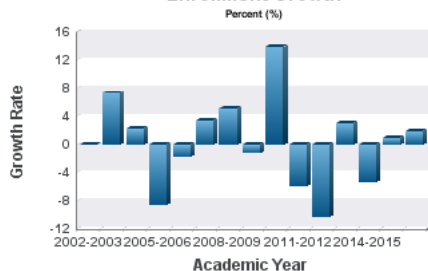

Enrollment Growth