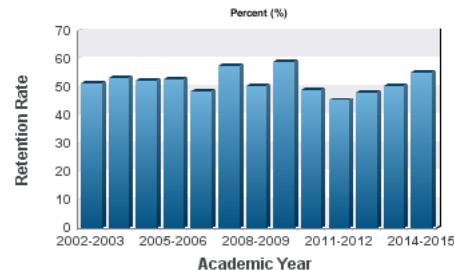

CCA Summary is an overview of the Oklahoma's Complete College America initiative

Filters

Tier: Governance: Institution: Academic Year:

24 Hours Completed

Undergraduate Degrees Conferred

1st Year Retention Rates