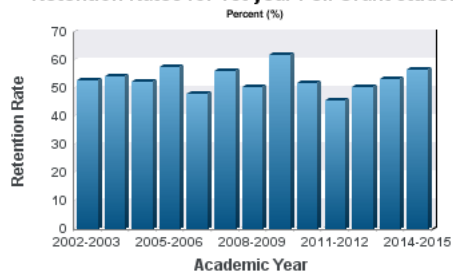

Retention Rates for 1st year Pell Grant students